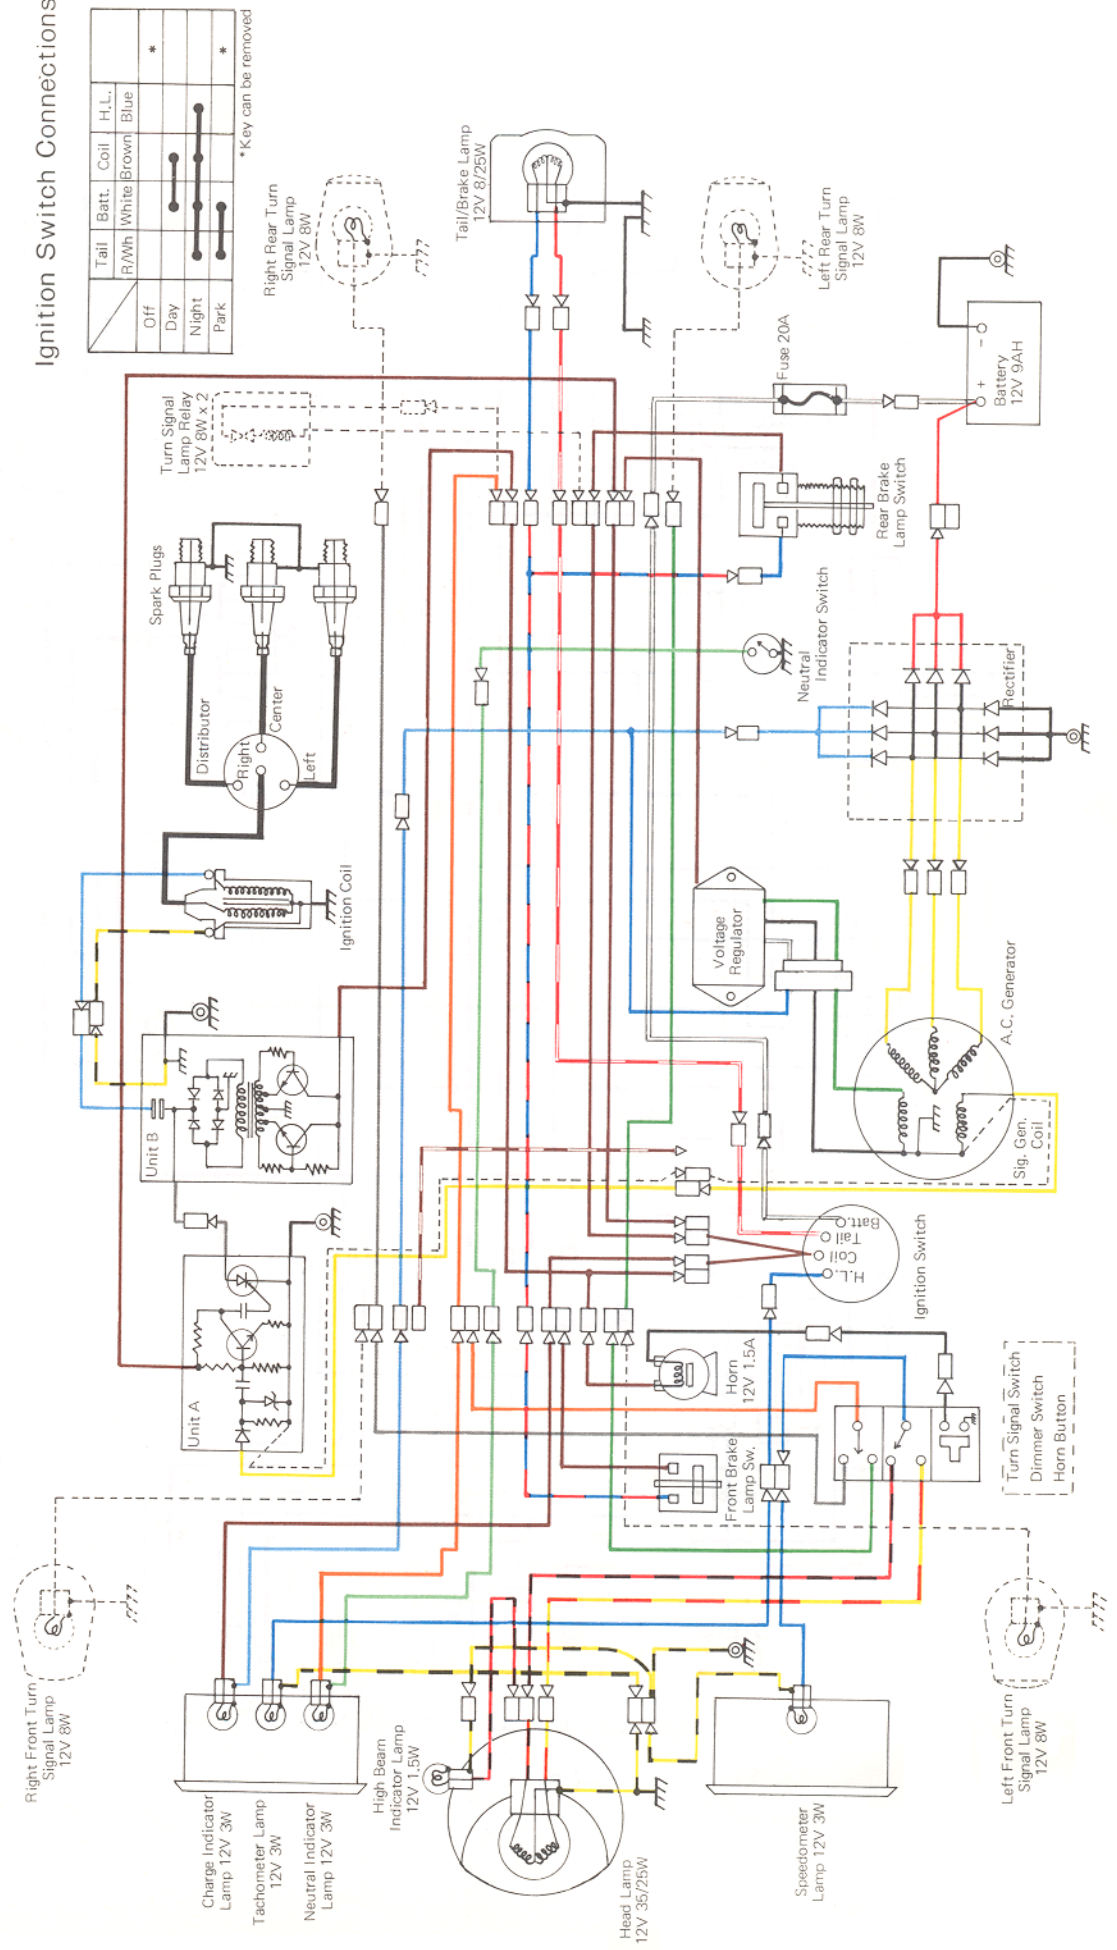

# H1 Wiring Diagram

CDI Model

Ignition Switch Connections

	Tail	Batt.	Coil	H.L.
Off	R/W/Wh	White	Brown	Blue
Day				*
Night				
Park				*

\*Key can be removed